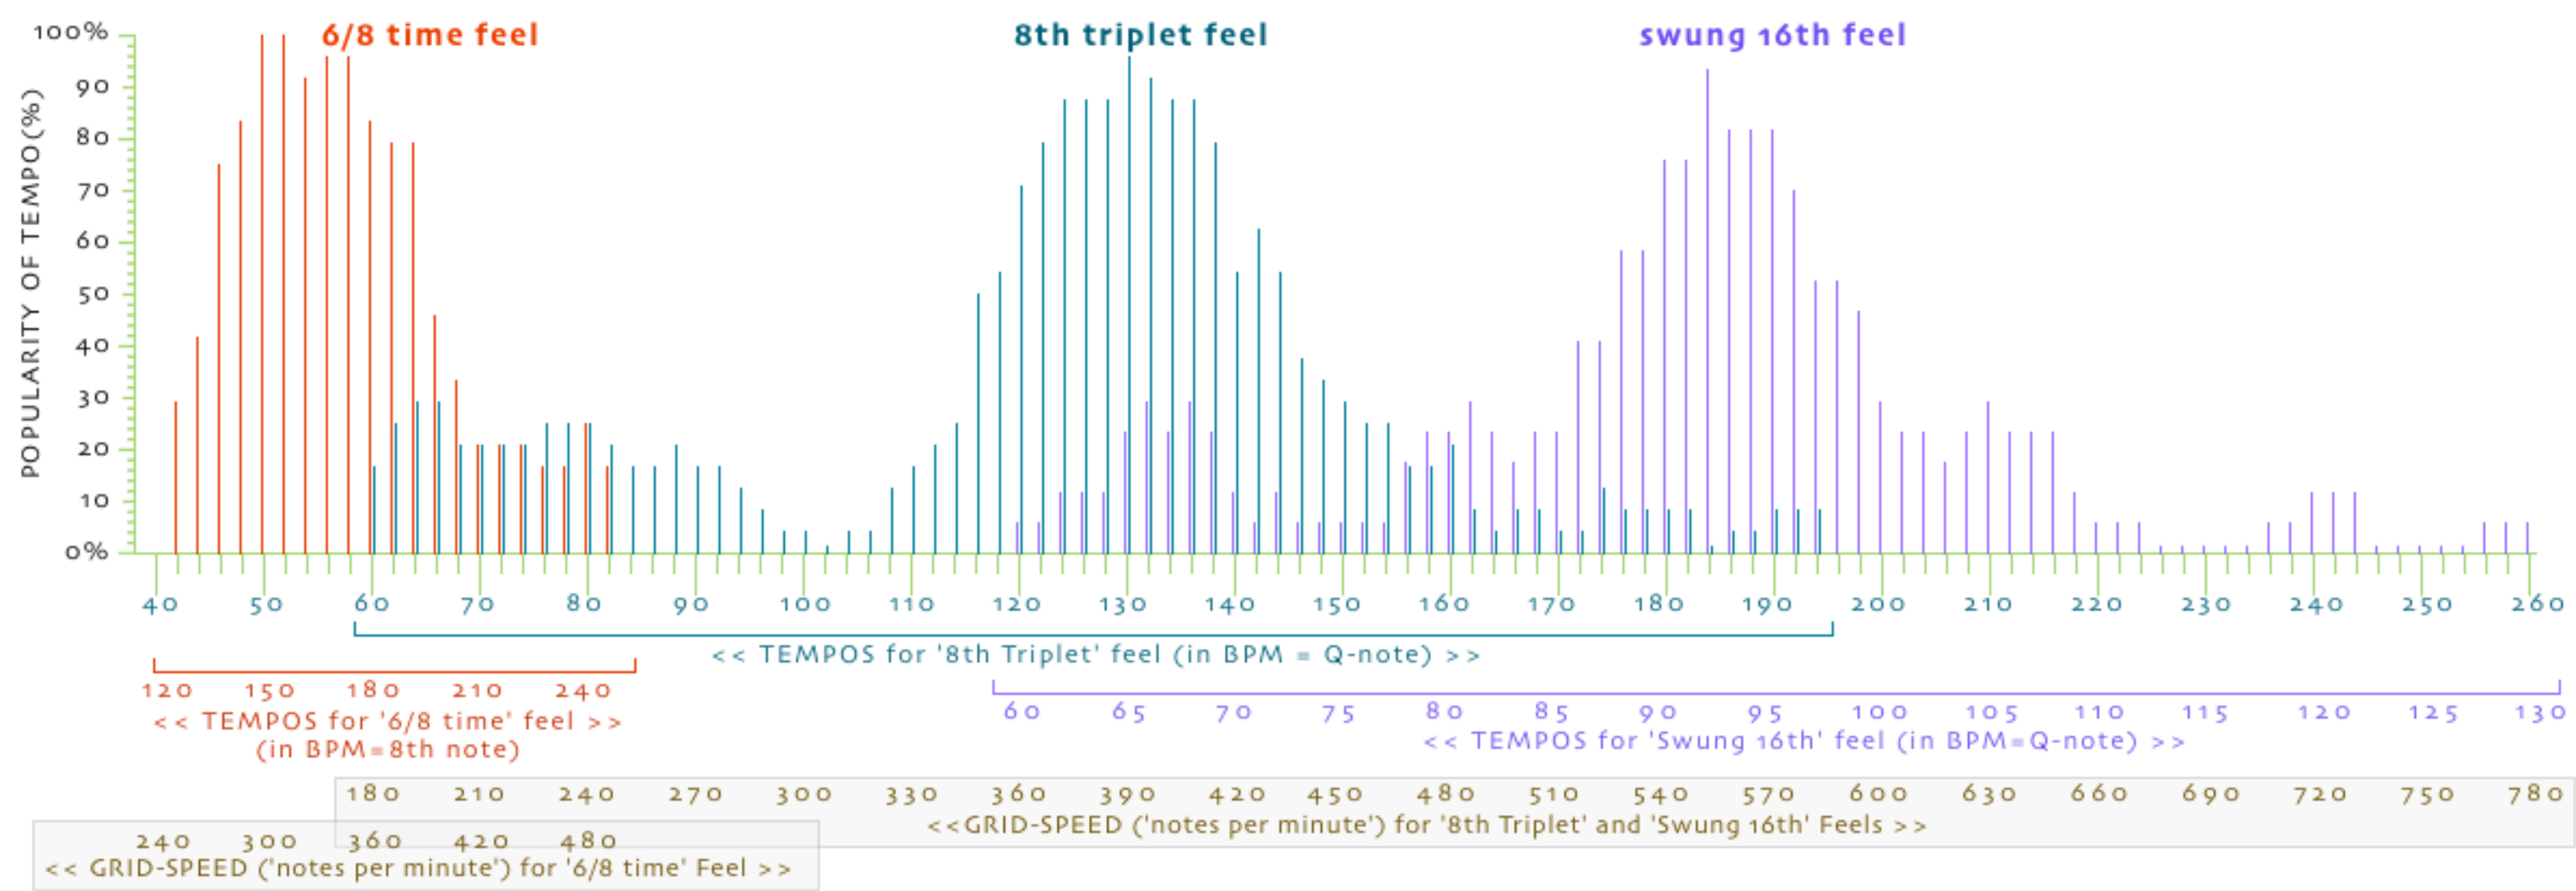

*BPM = 'Beats Per Minute'

'Grid speed' = total notes per minute -- measures the fastest notes used for rhythms / phrases / melodies in a song (on any instrument).

POPULARITY OF SONG TEMPOS

(calculated by average number of songs at each tempo, from playlists in all four major feels)

** This study was based on a collection of nearly 600 highly drumable songs, collected by drum instructor Adam Randall, with as little stylistic bias as possible :) (view the playlists at www.PlayDrumsNow.com/lessons/song-tempos, and listen in Spotify (search PlayDrumsNow 16th Feel, 6/8 Feel, 8th Trip Feel, SW 16th Feel).