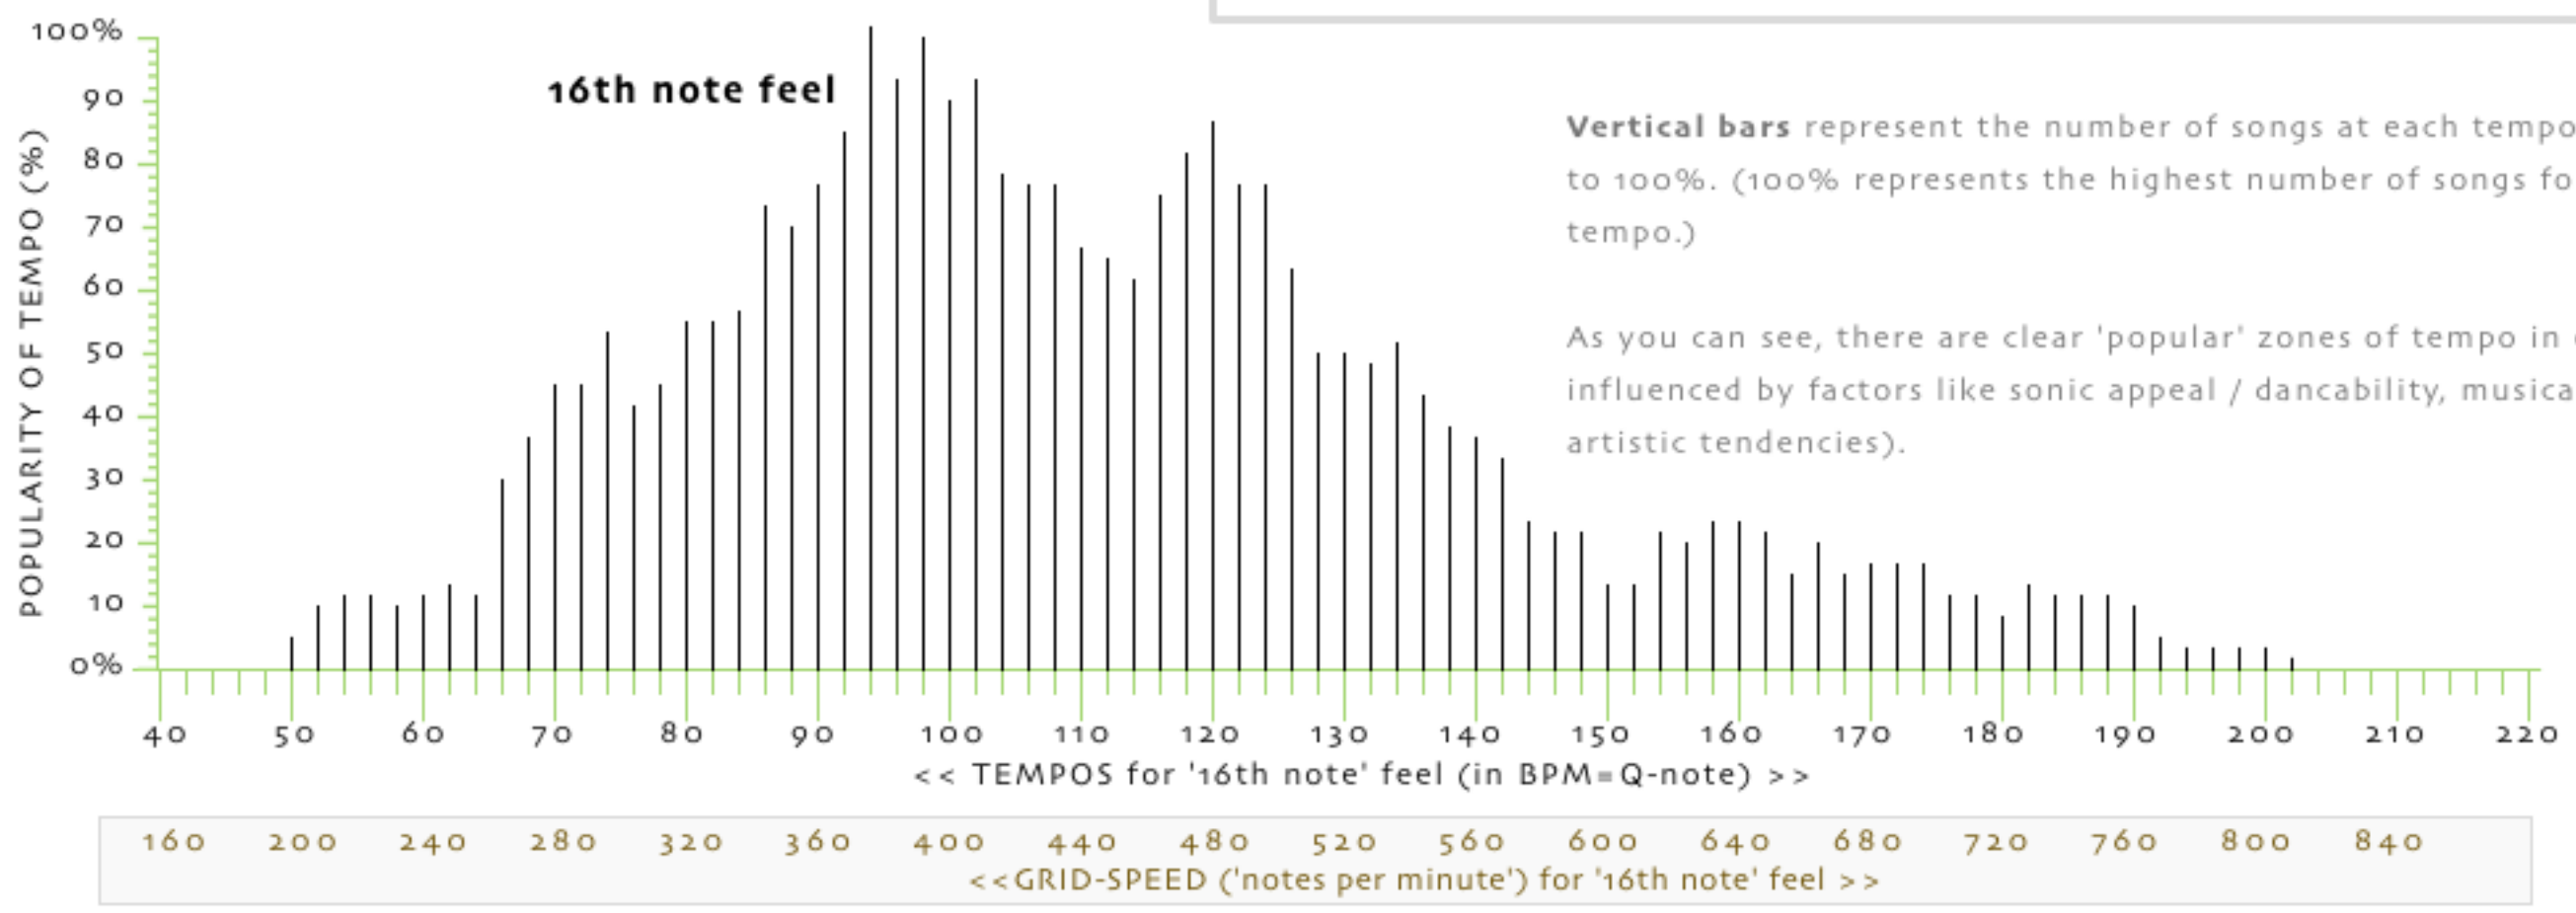

*BPM = 'Beats Per Minute'

'Grid speed' = total notes per minute -- measures the fastest notes used for rhythms / phrases / melodies in a song (on any instrument).

POPULARITY OF SONG TEMPOS

(calculated by average number of songs at each tempo, from playlists in all four major feels)